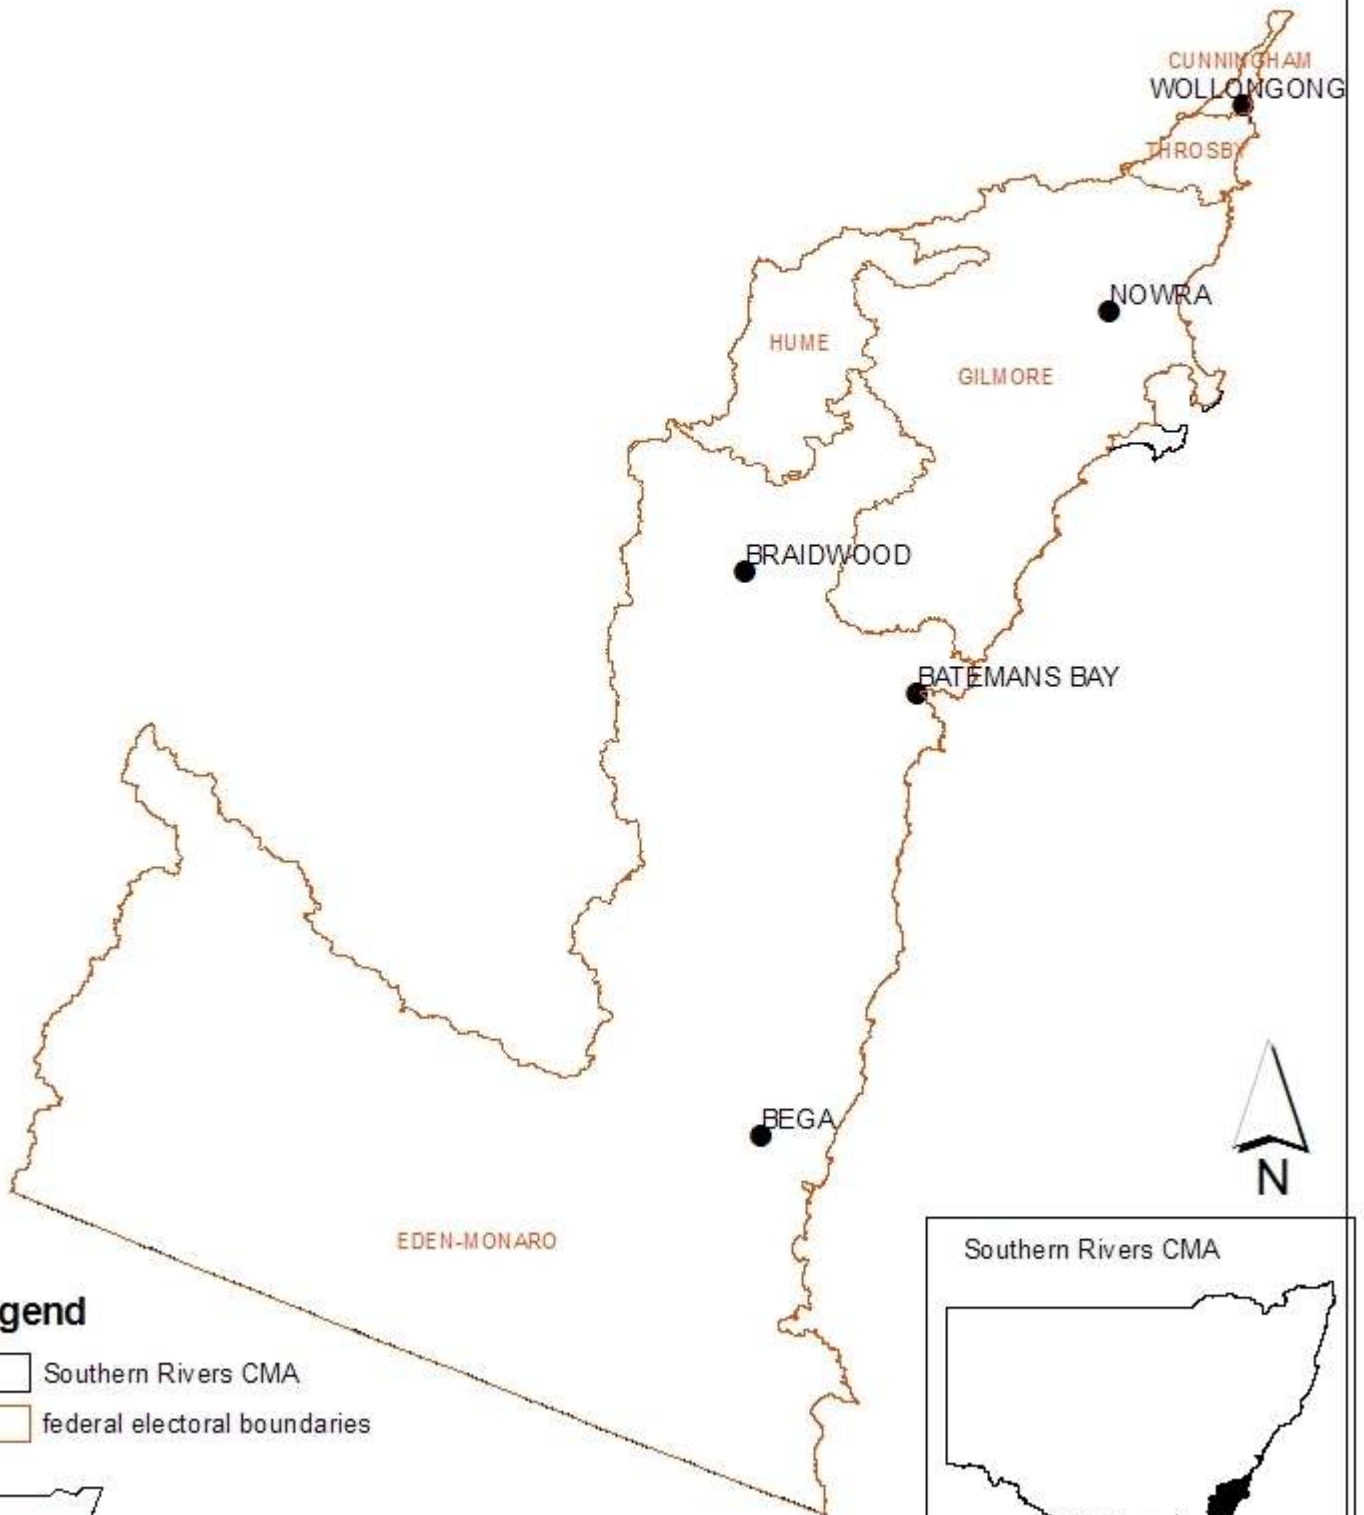

# Southern Rivers Catchment Management Authority Federal Government Electoral Boundaries

## Legend

-  Southern Rivers CMA
-  federal electoral boundaries

0 15 30 60 Kilometers