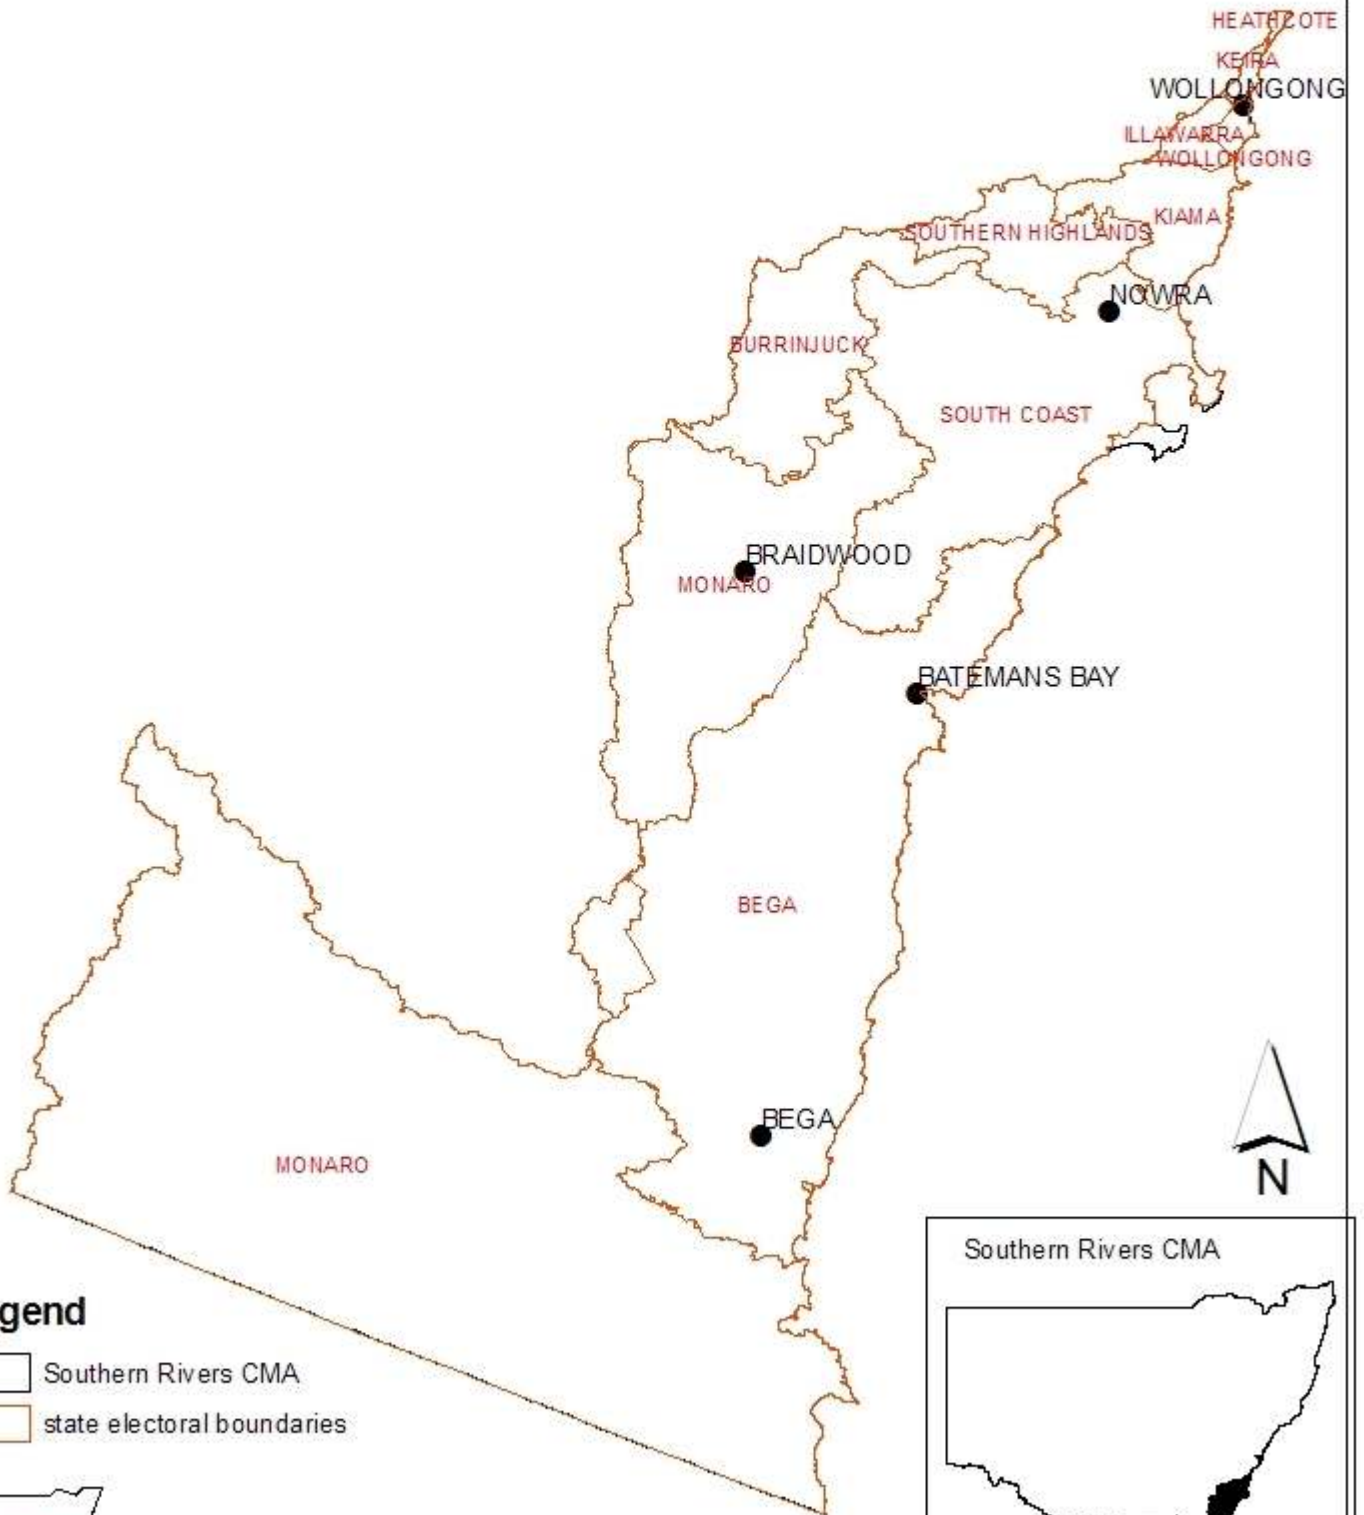

# Southern Rivers Catchment Management Authority State Government Electoral Boundaries

## Legend

-  Southern Rivers CMA
-  state electoral boundaries

0 15 30 60 Kilometers